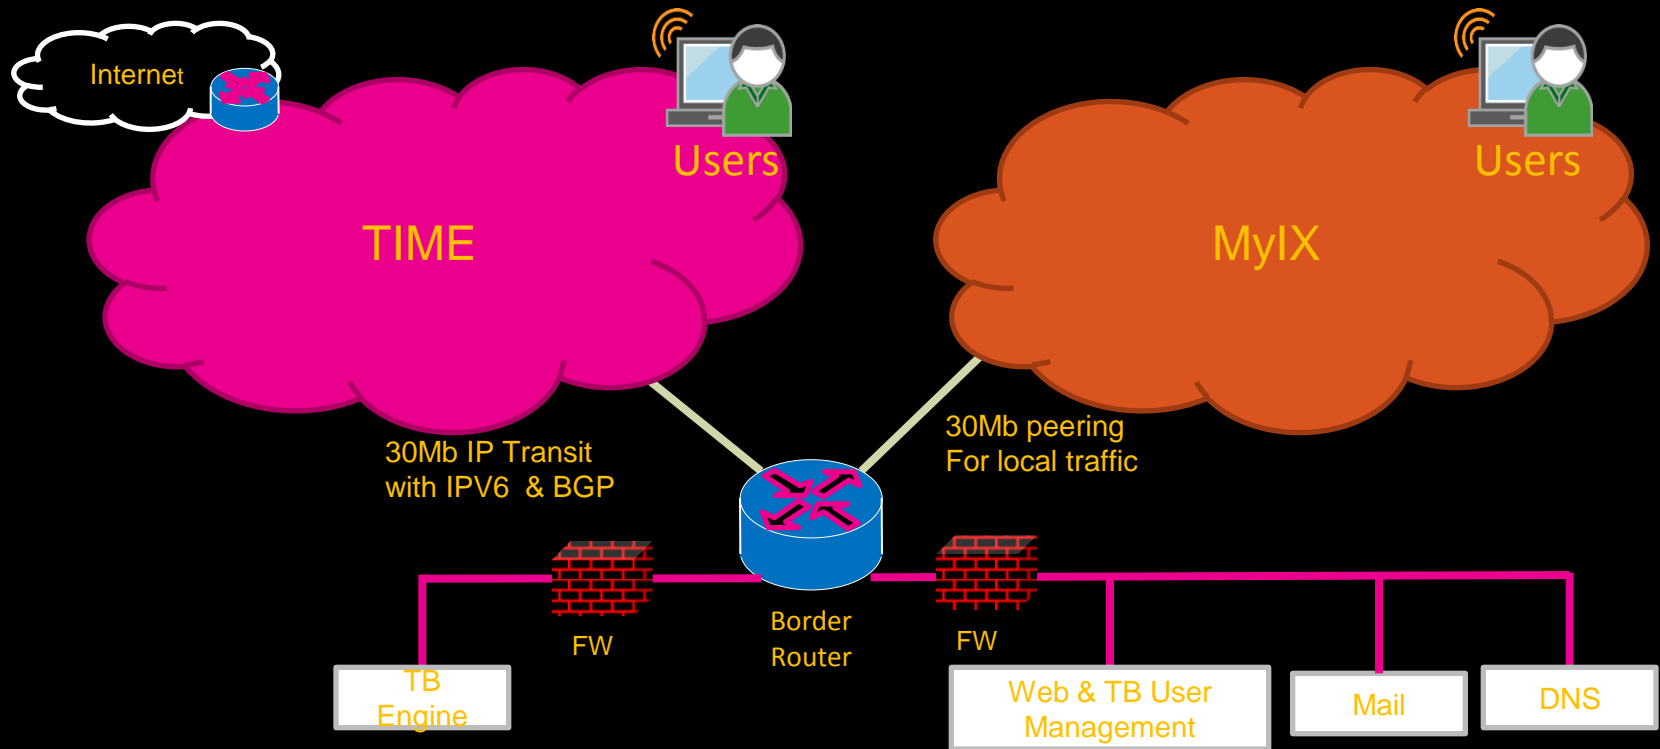

# Solution

# TIME IPV6 ready

TIME is IPV6 ready with multiple upstream provider.

# Solution diagram

## IPv6 Tunnel Broker Systems Deployment & Integration

- Development and integration of tunnel management server.
- 6-in-4 IPv6 tunnel addresses allocation.
- IPv6 user addresses allocation.
- Tunnel broker system to support up to 200-300 concurrent sessions.
- Web based user management system.