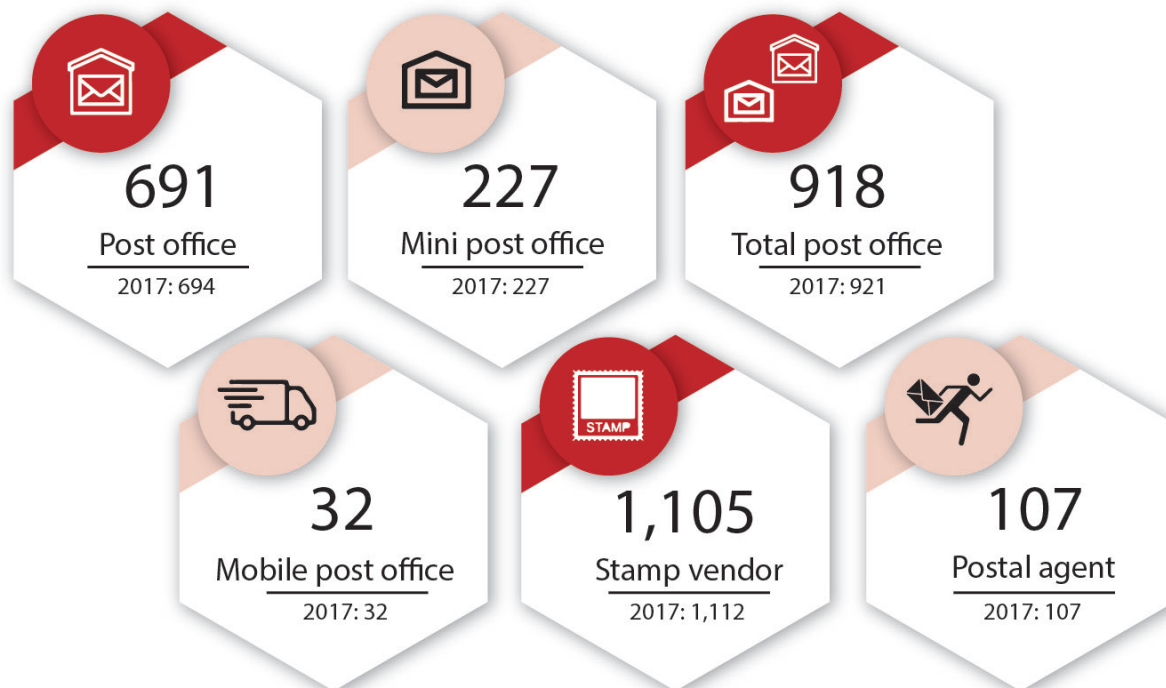

Postal infrastructure

Number of postal infrastructure

Number of post office by state

Postal employment

Number of full time staff

Postal traffic

Number of letter post item ('000)

Number of registered item ('000)

Number of ordinary parcel ('000)

Postal vehicle

Number of postal vehicle

Post box

Number of post office box

Number of letter box

Number of automated parcel locker

1H 2018 Courier Service Facts & Figures

Number of parcel ('000)

Others* ('000)

Courier Vehicle

Note:

1. In 2018, courier statistics were collected from top 14 courier companies in 2018 in terms of traffic and revenue through a survey canvassed by MCMC. (2017:- top 10 courier companies)
2. Others in Courier infrastructure includes service centre, kiosk, etc
3. Others in Courier employment includes operation centre, sales, financial and customer service.
4. Others in Courier traffic includes non-priority mail, walk-in courier, prepaid and post express.