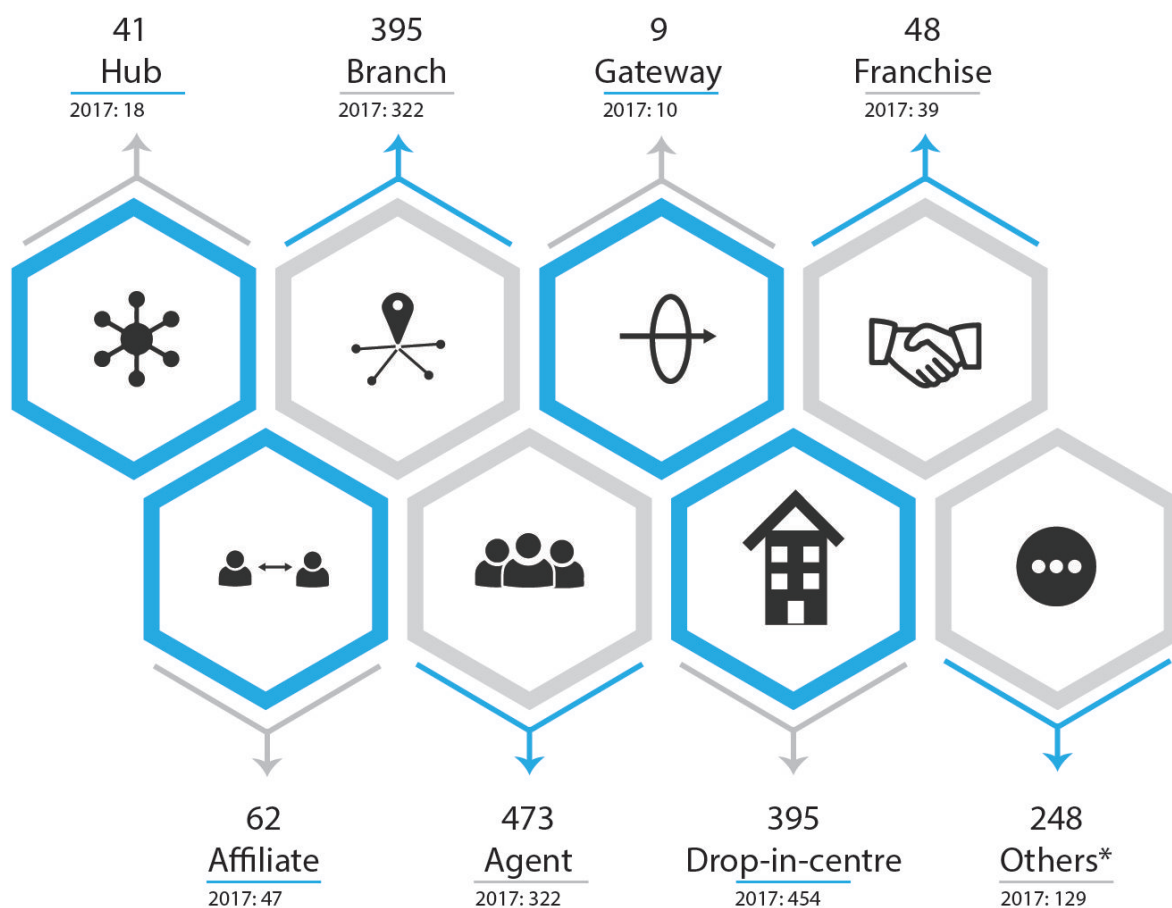

Courier infrastructure

Courier employment

Courier infrastructure by state

Hub	4	Affiliate	7
Branch	44	Agent	36
Gateway	1	Drop-in-centre	13
Franchise	14	Others	14

Hub	0	Affiliate	4
Branch	21	Agent	17
Gateway	0	Drop-in-centre	7
Franchise	3	Others	3

Hub	1	Affiliate	0
Branch	13	Agent	24
Gateway	0	Drop-in-centre	16
Franchise	2	Others	1

Hub	1	Affiliate	6
Branch	15	Agent	7
Gateway	0	Drop-in-centre	3
Franchise	2	Others	6

Hub	1	Affiliate	3
Branch	22	Agent	11
Gateway	0	Drop-in-centre	7
Franchise	0	Others	5

Hub	0	Affiliate	4
Branch	26	Agent	32
Gateway	0	Drop-in-centre	12
Franchise	3	Others	1

Hub	2	Affiliate	8
Branch	35	Agent	26
Gateway	0	Drop-in-centre	14
Franchise	8	Others	5

Hub	0	Affiliate	1
Branch	5	Agent	6
Gateway	0	Drop-in-centre	1
Franchise	0	Others	1

Number of parcel ('000)

Others* ('000)

Courier Vehicle

Note:

1. In 2018, courier statistics were collected from top 14 courier companies in 2018 in terms of traffic and revenue through a survey canvassed by MCMC. (2017:- top 10 courier companies)
2. Others in Courier infrastructure includes service centre, kiosk, etc
3. Others in Courier employment includes operation centre, sales, financial and customer service.
4. Others in Courier traffic includes non-priority mail, walk-in courier, prepaid and post express.